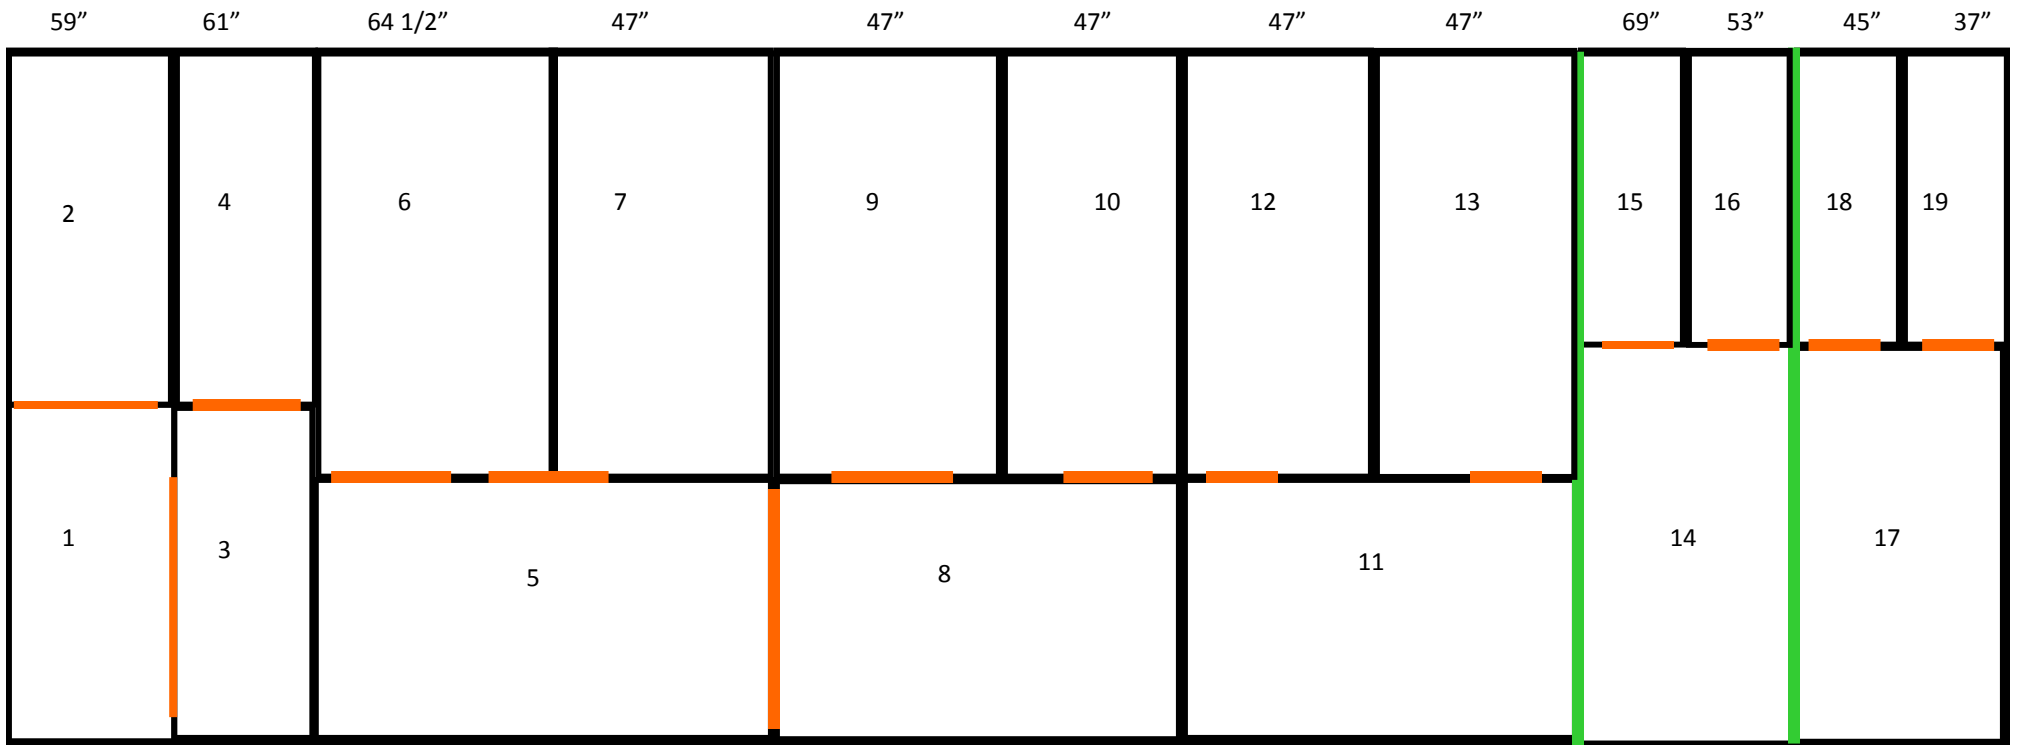

# Livestock Limo Trailer Layout

Non Moveable Partition

Gates

Permanent Partitions and Original Sidewalls